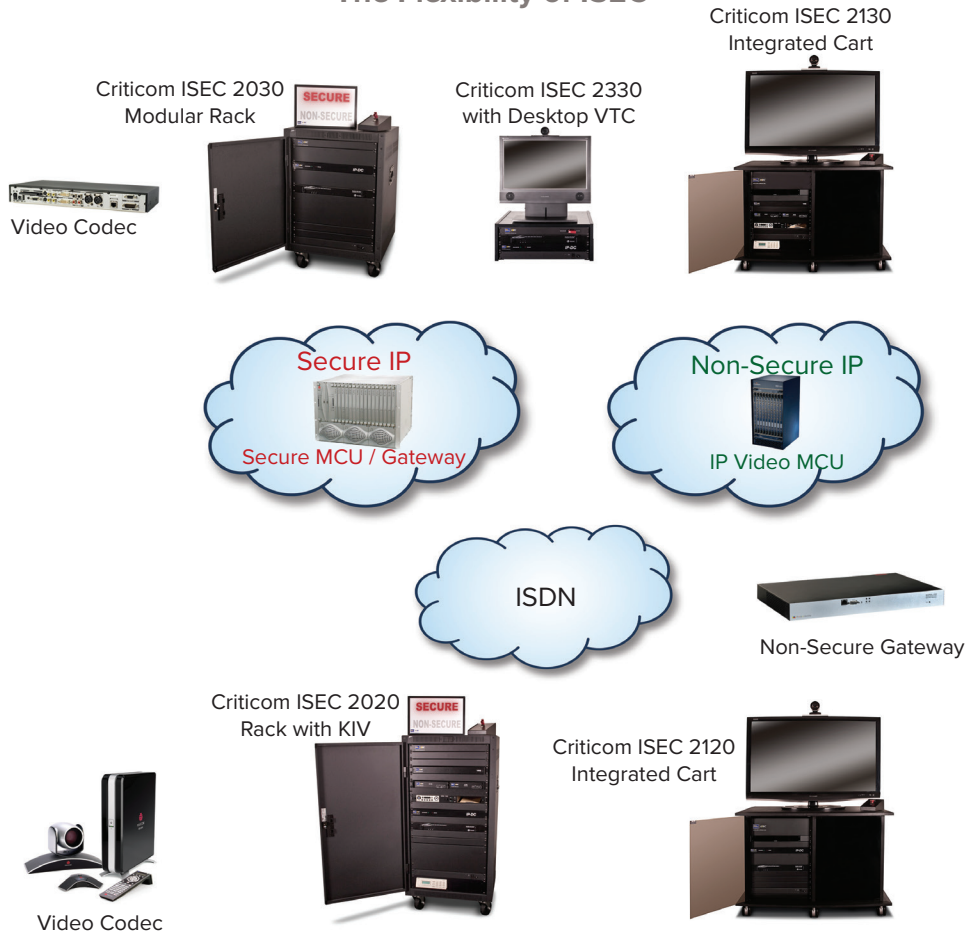

Criticom ISEC 2150

Secure H.323/H.320 video cart solution

3eTI's Criticom ISEC 2150 series of IP/ISDN (H.323/H.320) video cart solutions is designed to meet all of your secure, multi-domain video conferencing needs. Integrating Ultra Electronics Criticom's DISA-approved and TEMPEST-certified secure video switching product (ISEC) with industry-leading codecs and AV technology, the ISEC 2150 series is your solution for secure, agile video conferencing across IP and ISDN environments.

Criticom ISEC 2150 solutions provide all the benefits of Criticom's ISEC's secure/non-secure switching technology, integrated with leading vendor video codecs and choice of LCD displays. The series of rollabout credenzas is well-suited for both office and conference room applications, and provides everything that is needed for secure IP and ISDN video conferencing.

With the flip of a single table-top switch, users can quickly establish a secure or non-secure video connection regardless of network type, guaranteeing Information Assurance (IA) compliance across both IP and ISDN conferencing networks. In addition, Criticom ISEC's illuminated sign clearly indicates the security status, providing users with complete assurance that their video communications are uncompromised.

NETWORK INTERFACES

- 4x BRI (RJ-45) (standard)
- 1x PRI (RJ-45) (optional)
- 2x LAN/Ethernet (RJ-45) 10/100 Mbps

ENCRYPTION

- Support for KIV-7M or HSB
- KIV-19M rack optional

POWER

- 110-120 VAC, 60 HZ

The Flexibility of ISEC